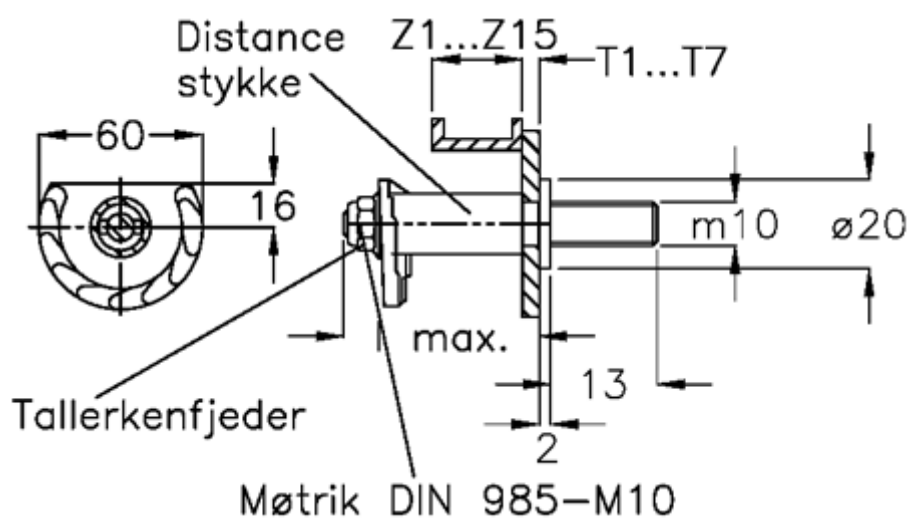

# Data Sheet

Article number: 20895201

Description: E+G Door lock  
GN 117-GB-T2-Z1

## Measures

Cam thickness = 0-9